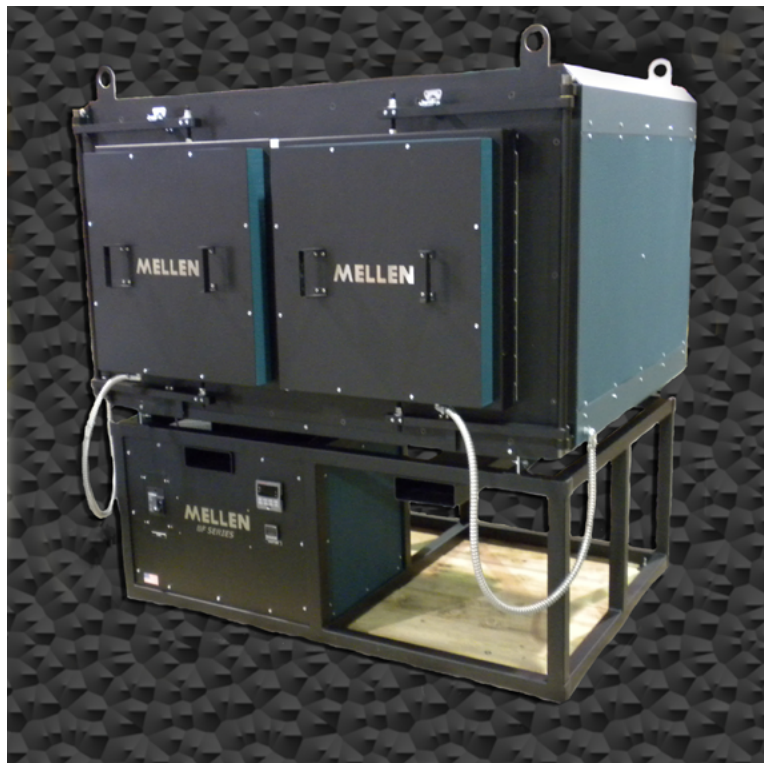

MELLEN

BF BOX FURNACE

GENERAL INFORMATION

The furnace operates at temperatures up to 1250°C in air. It is Mellen's most popular box furnace and focuses on safety with the addition of a double-pivoting door design. This keeps the hot face of the door away from the operator during access of the inner chamber.

HEATING ELEMENT

The furnace utilizes Flat Plate heating elements capable of 1250°C in air. These heating elements are field-replaceable and are located on four sides of the internal chamber for optimal temperature uniformity.

CONTROLLER

Sold Separately

SERIES	BF BOX FURNACE
MAXIMUM TEMPERATURE	1250°C
ELEMENT TYPE	FLAT PLATE
CONTROLLER	SOLD SEPARATELY
VOLTS	208V/240V
VALID PRICE DATE	2017