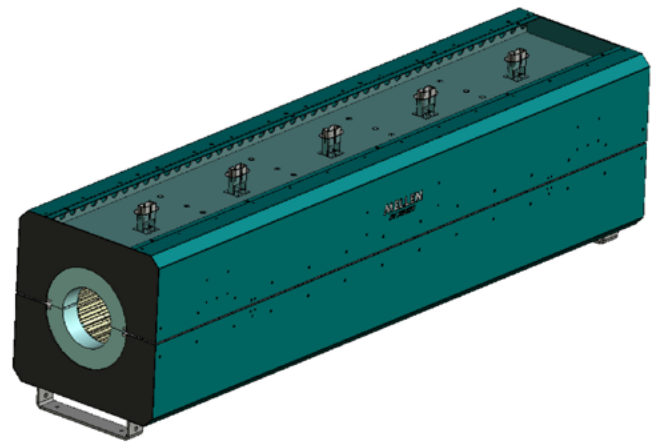

SV SPLIT FURNACE

GENERAL INFORMATION

The furnace operates at temperatures up to 1325°C in air. The furnace has a multitude of bore shapes and ensures reliability and durability with a double-walled steel construction. The design is meant to provide a cooler exterior capable of maintaining its shape after repeated thermal cycling.

The beauty of the Vulcan line is that it breaks the boundary of what a standard furnace is. With the Vulcan line, any size furnace is a standard furnace. The heating elements in no way limit the size or shape of the furnace. If there are dimensions that you require, Mellen can make them.

HEATING ELEMENT

The furnace utilizes Vulcan heating elements capable of 1325°C in air. These elements use MPCT technology and can have virtually any shape bore. Bore shapes include but are not limited to: round, hexagonal, square, rectangular, triangular, and diamond.

CONTROLLER

Sold Separately

SERIES	SV SPLIT FURNACE
MAXIMUM TEMPERATURE	1325°C
ELEMENT TYPE	VULCAN
CONTROLLER	SOLD SEPARATELY
VOLTS	120V & 208V/240V
VALID PRICE DATE	2017